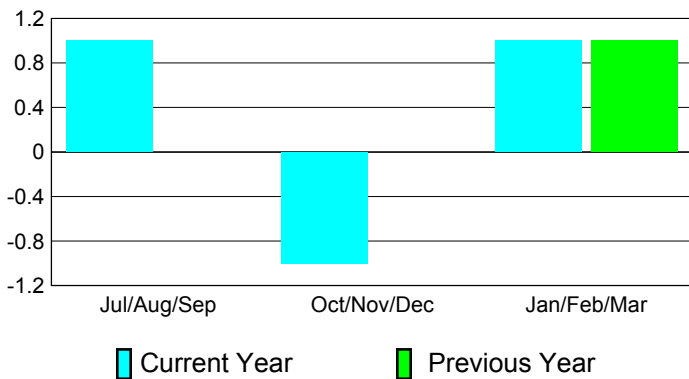

2010-2011 GMT Reports for District (or Undistricted) **District B 4**

GMT: **Joel R. Gómez Franco**

Location: **MEXICO**

GMT CA: **3**

CLUBS

**Club Results
2010-2011**

**Clubs
2009-2010**

Month	New Club Goal	Actual New Clubs	Actual Dropped Clubs	Gain/Loss of Clubs	Gain/Loss of Clubs
Jul/Aug/Sep	1	1	0	1	0
Oct/Nov/Dec	3	1	-2	-1	0
Jan/Feb/Mar	2	1	0	1	1
Totals	6	3	-2	1	1

Club Results 2010-2011

Goal, New, Dropped, Gain/Loss

Comparison of Club Gain/Loss

Current Year Compared to the Previous Year

YTD Status Quo Clubs 2010-2011

Status Quo Clubs Compared to Status Quo Members

MEMBERSHIP