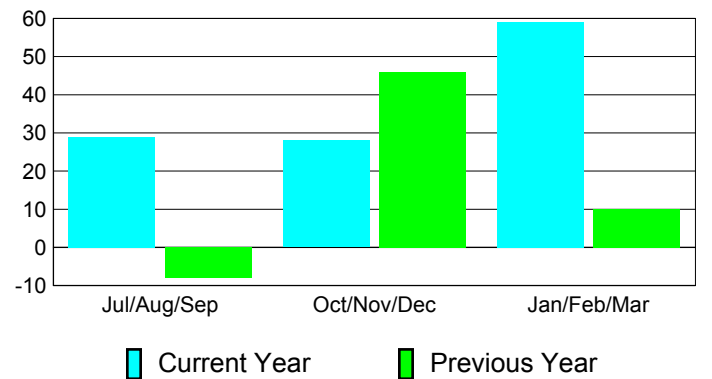

**Membership Results
2010-2011**

**Membership
2009-2010**

Month	Net Memb Goal	Actual New Memb	Actual Dropped Memb	Gain/Loss of Memb	Gain/Loss of Memb
Jul/Aug/Sep	44	74	-45	29	-8
Oct/Nov/Dec	112	91	-63	28	46
Jan/Feb/Mar	77	87	-28	59	10
Totals	233	252	-136	116	48

Membership Results 2010-2011

Goal, New, Dropped, Gain/Loss

Comparison of Membership Gain/Loss

Current Year Compared to the Previous Year

Gender Comparison 2010-2011

Jul/Aug/Sep

Oct/Nov/Dec

Jan/Feb/Mar