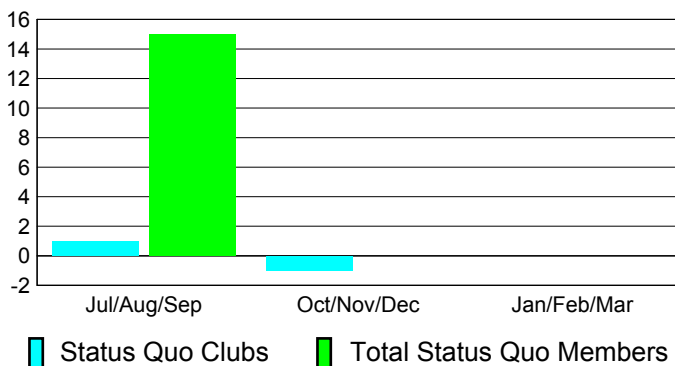

Club Results 2010-2011

Goal, New, Dropped, Gain/Loss

Comparison of Club Gain/Loss

Current Year Compared to the Previous Year

YTD Status Quo Clubs 2010-2011

Status Quo Clubs Compared to Status Quo Members

MEMBERSHIP

**Membership Results
2010-2011**

**Membership
2009-2010**

Month	Net Memb Goal	Actual New Memb	Actual Dropped Memb	Gain/Loss of Memb	Gain/Loss of Memb
Jul/Aug/Sep	44	74	-45	29	-8
Oct/Nov/Dec	112	91	-63	28	46
Jan/Feb/Mar	77	87	-28	59	10
Totals	233	252	-136	116	48