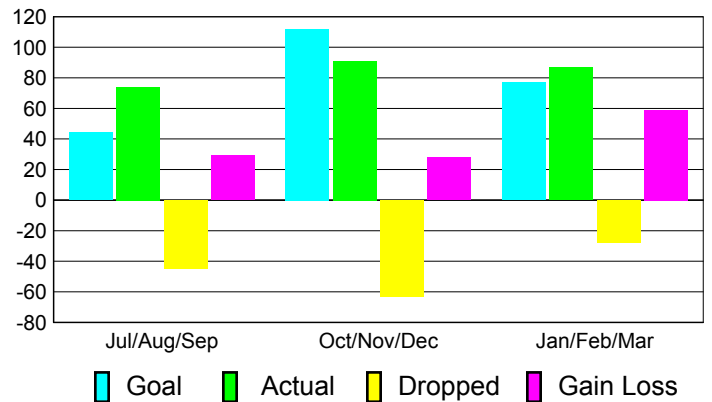

Membership Results 2010-2011

Goal, New, Dropped, Gain/Loss