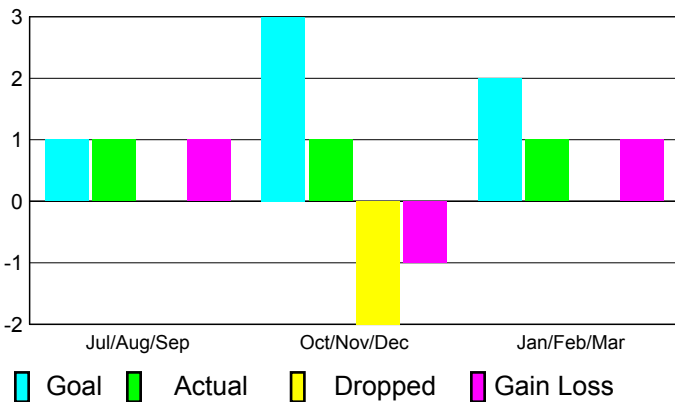

2010-2011 GMT Reports for District (or Undistricted) **District B 4**

GMT: **Joel R. Gómez Franco**

Location: **MEXICO**

GMT CA: **3**

CLUBS

**Club Results
2010-2011**

**Clubs
2009-2010**

Month	New Club Goal	Actual New Clubs	Actual Dropped Clubs	Gain/Loss of Clubs	Gain/Loss of Clubs
Jul/Aug/Sep	1	1	0	1	0
Oct/Nov/Dec	3	1	-2	-1	0
Jan/Feb/Mar	2	1	0	1	1
Totals	6	3	-2	1	1

Club Results 2010-2011

Goal, New, Dropped, Gain/Loss

Comparison of Club Gain/Loss

Current Year Compared to the Previous Year

YTD Status Quo Clubs 2010-2011

Status Quo Clubs Compared to Status Quo Members

MEMBERSHIP